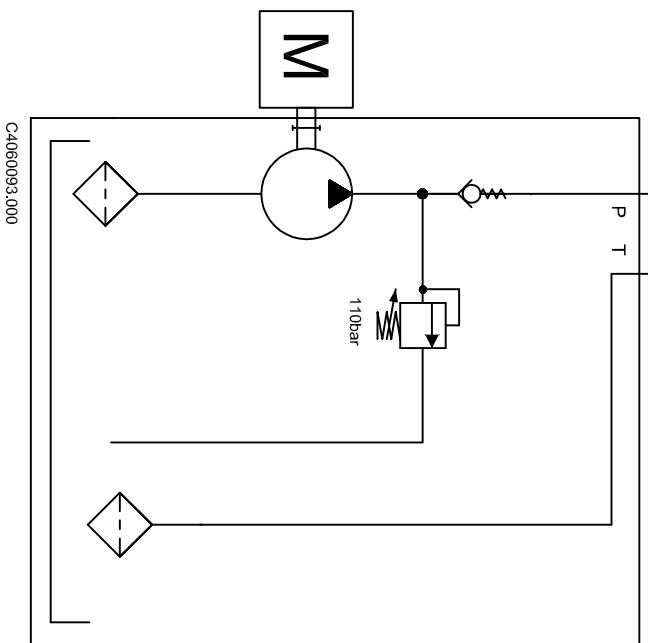

Rev. No.

Note:

Rev. Date

Signature

Checked

Honda GX200
6cc - 1000-3000 rpm
6-18 l/min

Application BM	Drawing BM	Approved	Description Wintex 2000	
			Drawing no. 8629	Date 21/9-2016
Dani-tech Denmark. ☎ +45-76342300 ☎ +45-76342301 Sweden. ☎ +46-46233060 ☎ +46-46233069 Nederland. ☎ +31-715417704 ☎ +31-715419106			Item no. HF80486-12 REV C	Scale 1/1