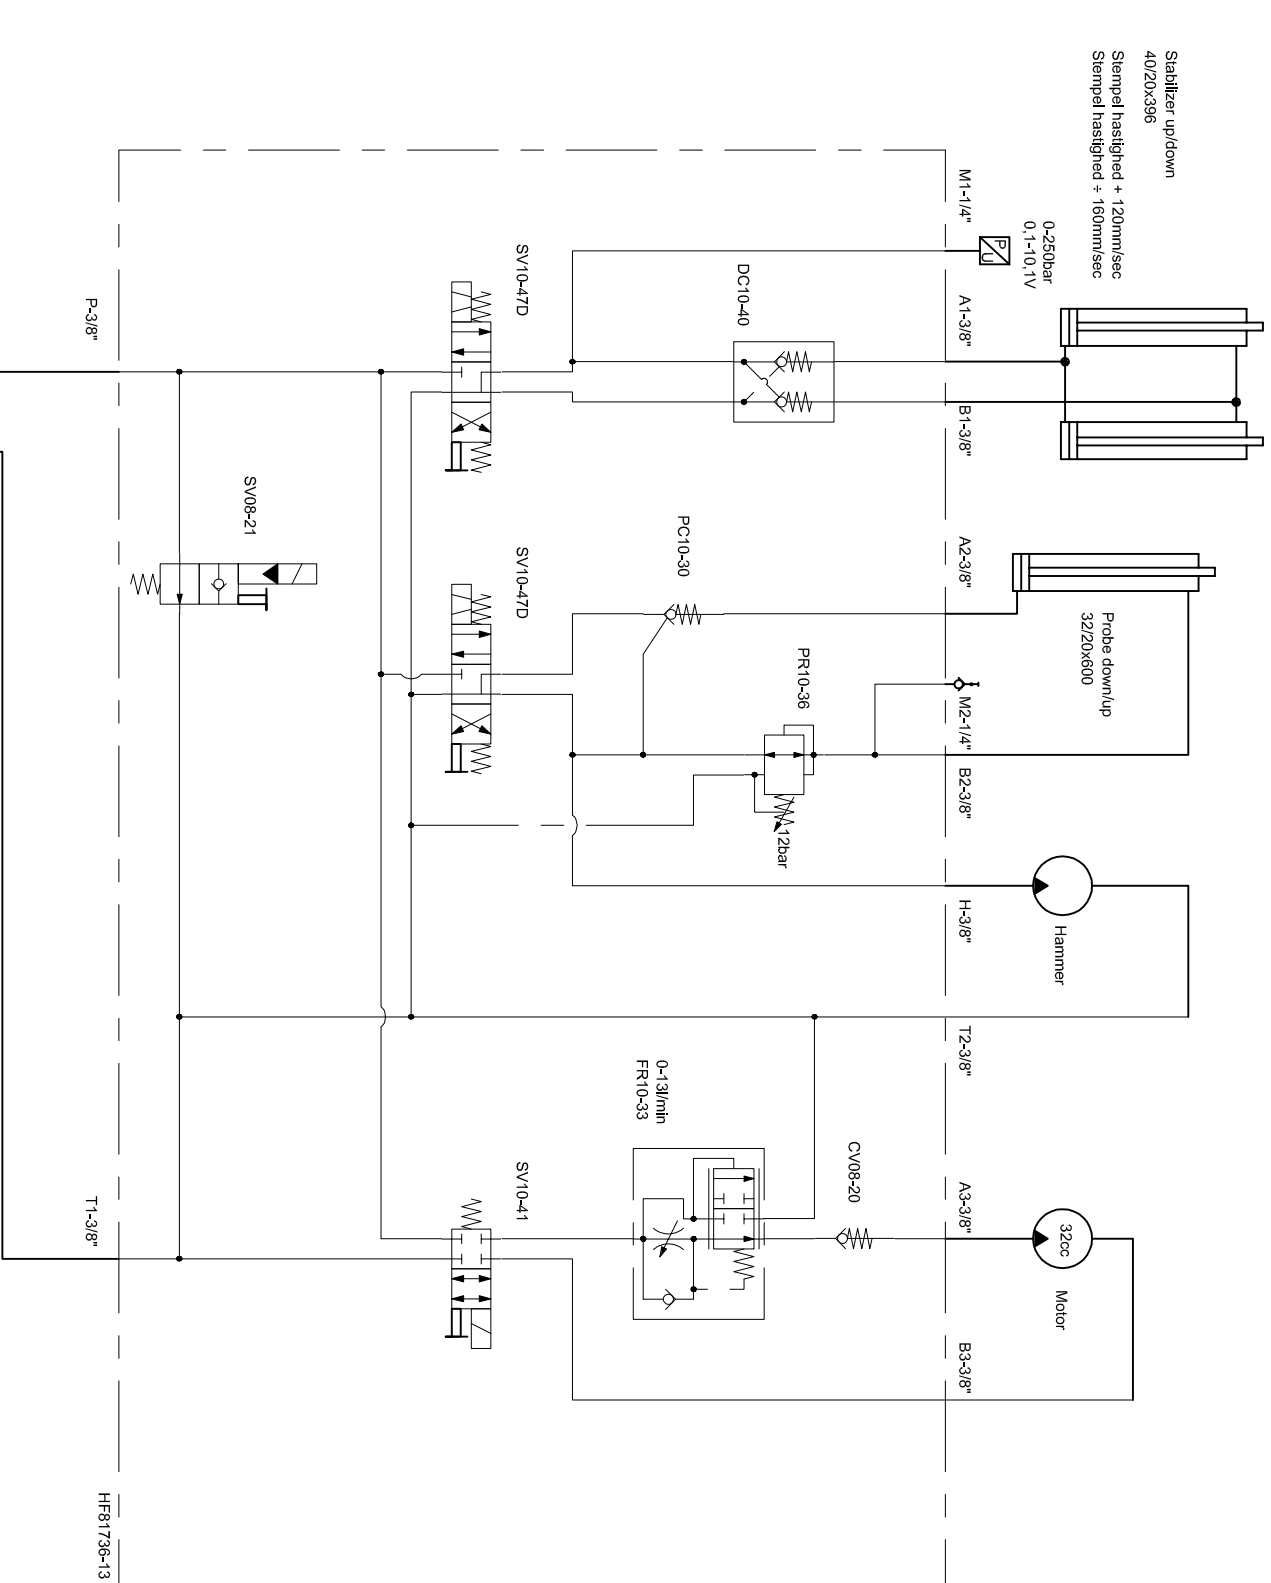

Rev. No.

Note:

Rev. Date

Signature

Checked

Honda GX200
6cc - 1000-3000 rpm
6-18 l/min

Application BM	Drawing BM	Approved	Description Wintex 2000	
			Drawing no. 8629	Date 21/9-2016
Dani-tech Denmark. ☎ +45-76342300 ☎ +45-76342301 Sweden. ☎ +46-46233060 ☎ +46-46233069 Nederland. ☎ +31-715417704 ☎ +31-715419106			Item no. HF80486-12 REV C	Scale 1/1